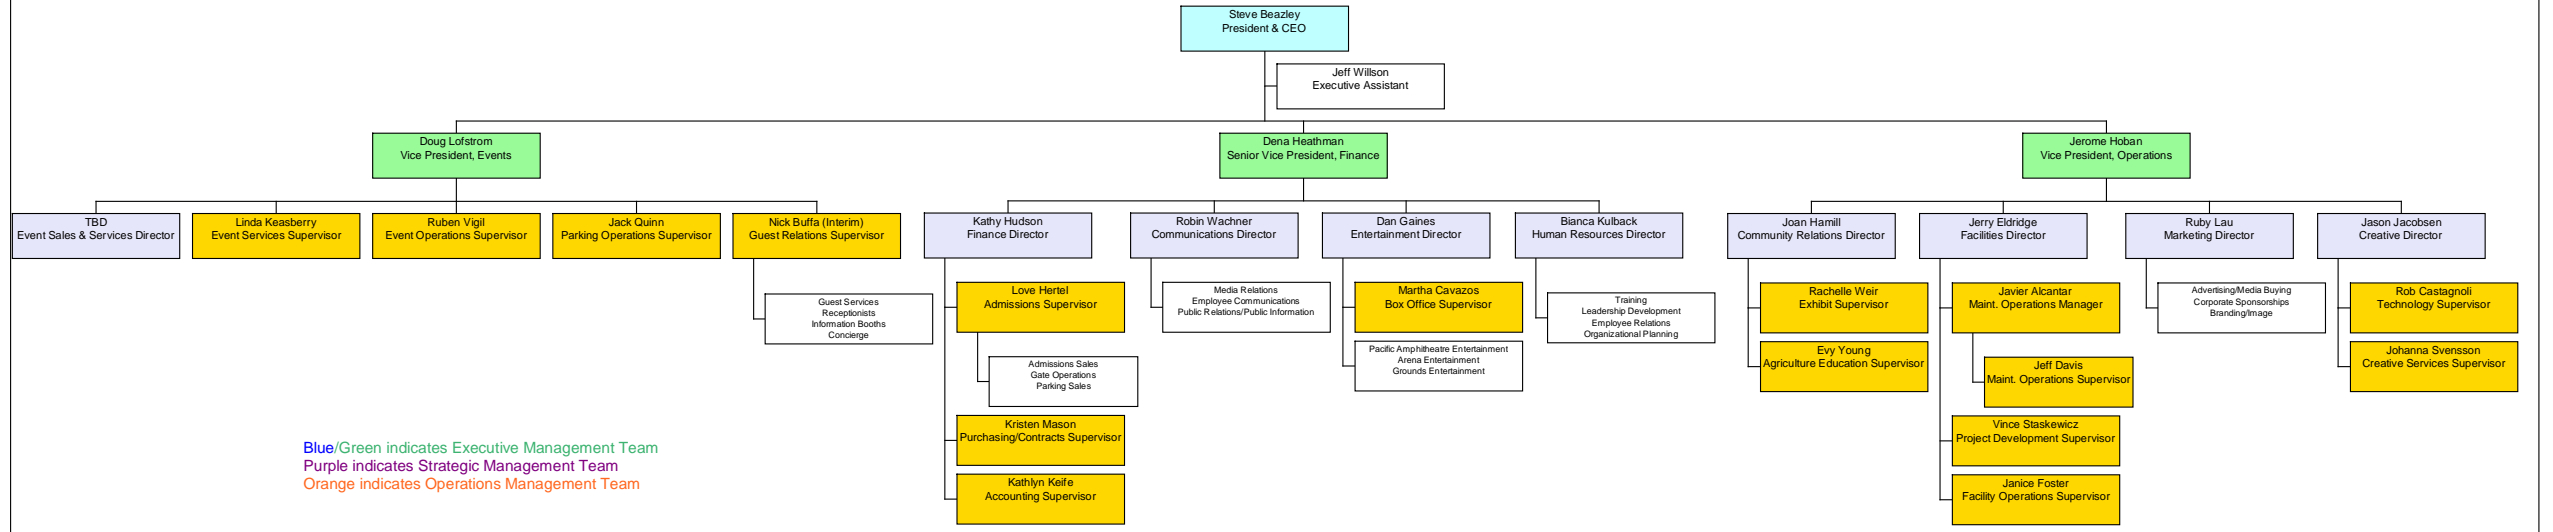

OC Fair & Event Center
Organizational Chart

Blue/Green indicates Executive Management Team
 Purple indicates Strategic Management Team
 Orange indicates Operations Management Team