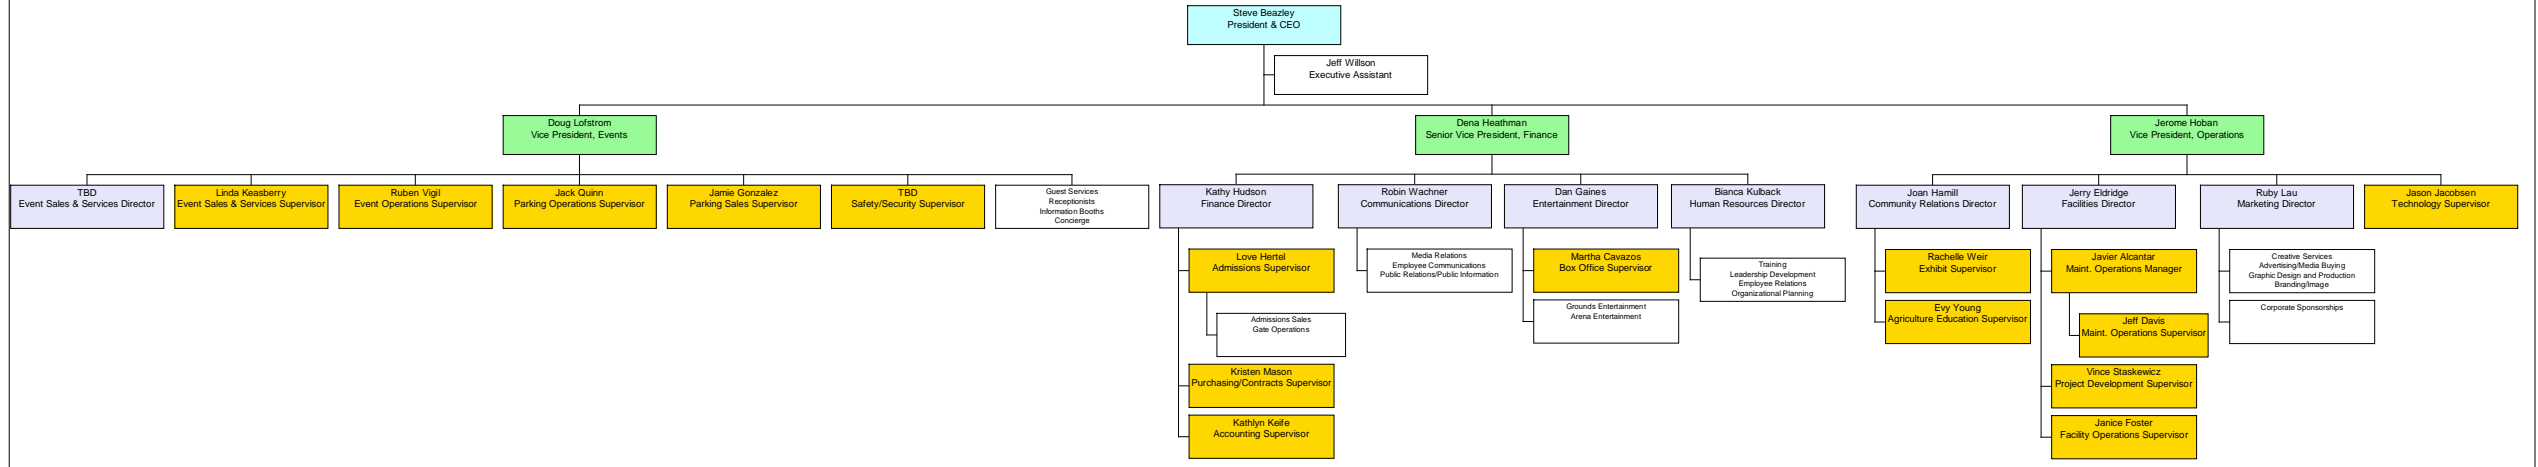

OC Fair & Event Center
Organizational Chart

Blue/Green indicates Executive Management Team
 Purple indicates Strategic Management Team
 Orange indicates Operations Management Team